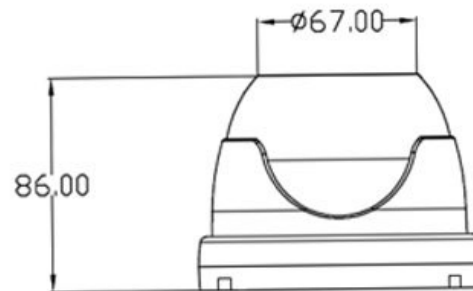

CP- VCG-SD24FL4**2.4 MP Full HD Cosmic VF IR Dome Camera - 40 Mtr.****COSMIC**
HD CAMERA**Main Features**

- 1/2.7" 2.4 MP HQIS Pro Image Sensor
- 25/30fps@2.4MP
- Day/Night(ICR), AWB, AGC, BLC
- Plug-n-Play HD/SD Camera
- 2.8-12mm Lens
- Equipped with fine IR LEDs for clearer night vision
- IR Range of 40 Mtr.
- Compatible with HDx, AHD, HDCVI, CVBS and HDTVI DVRs
- IP66

CP- VCG-SD24FL4

2.4 MP Full HD Cosmic VF IR Dome Camera - 40 Mtr.

COSMIC
HD CAMERA

Feature

Image Sensor
Minimum Illumination
Shutter Speed
White Balance
Lens
Gain Control(AGC)
Back Light Compensation
S/N Ratio
Video Output
Resolution
ICR
OSD
IR
No. of IR LEDs
Operating Temperature
Humidity
Power Source
Power Consumption
Dimension
Weight

Specification

1/2.7" 2.4 MP HQIS Pro Image Sensor
Color(0.1Lux),White and Black(0.01Lux IR LED On)
1/50s(1/60s)-1/100,000s (Auto/Fixed)
Auto
2.8-12mm
Auto
Auto
≥52dB
1.0Vp-p Composite Output (75Ω / BNC), HD-AHD(1080P)\ HD-TVI(1080P)\ HD-CVI(1080P)\
2.4 MP@25 fps
Support
Support
IR Range of 40 Mtr.
36pcsφ5mm
-20°C~+55°C
10% ~ 90% (humidity)
DC12V(+/-10%)
0.4W(2.5W after IR LED Powered on)
118mm x 118mm x 85.20mm
0.534Kg.