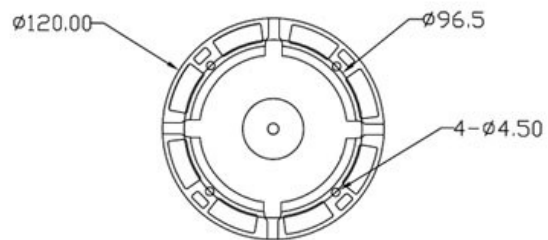

CP- VCG-SD24FL4**2.4 MP Full HD Cosmic VF IR Dome Camera - 40 Mtr.****COSMIC**
HD CAMERA**Main Features**

- 1/2.7" 2.4 MP HQIS Pro Image Sensor
- 25/30fps@2.4MP
- Day/Night(ICR), AWB, AGC, BLC
- Plug-n-Play HD/SD Camera
- 2.8-12mm Lens
- Equipped with fine IR LEDs for clearer night vision
- IR Range of 40 Mtr.
- Compatible with HDx, AHD, HDCVI, CVBS and HDTVI DVRs
- IP66

CP- VCG-SD24FL4

2.4 MP Full HD Cosmic VF IR Dome Camera - 40 Mtr.

COSMIC
HD CAMERA

Feature

Image Sensor
Minimum Illumination
Shutter Speed
White Balance
Lens
Gain Control(AGC)
Back Light Compensation
S/N Ratio
Video Output
Resolution
ICR
OSD
IR
No. of IR LEDs
Operating Temperature
Humidity
Power Source
Power Consumption
Dimension
Weight

Specification

1/2.7" 2.4 MP HQIS Pro Image Sensor
Color(0.1Lux),White and Black(0.01Lux IR LED On)
1/50s(1/60s)-1/100,000s (Auto/Fixed)
Auto
2.8-12mm
Auto
Auto
≥52dB
1.0Vp-p Composite Output (75Ω / BNC), HD-AHD(1080P)\ HD-TVI(1080P)\ HD-CVI(1080P)\
2.4 MP@25 fps
Support
Support
IR Range of 40 Mtr.
36pcsφ5mm
-20°C~+55°C
10% ~ 90% (humidity)
DC12V(+/-10%)
0.4W(2.5W after IR LED Powered on)
118mm x 118mm x 85.20mm
0.534Kg.